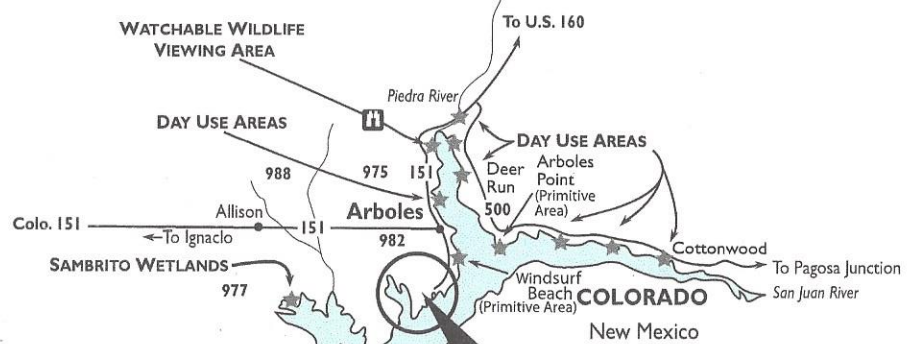

# Navajo State Park

**LEGEND**

	Visitor Center
	Amphitheatre
	Boat Mooring
	Boat Ramp
	Cabins
	Campground
	Day-Use Parking
	Dump Station
	Picnic Area
	Unpaved Road

1000 feet  
Scale