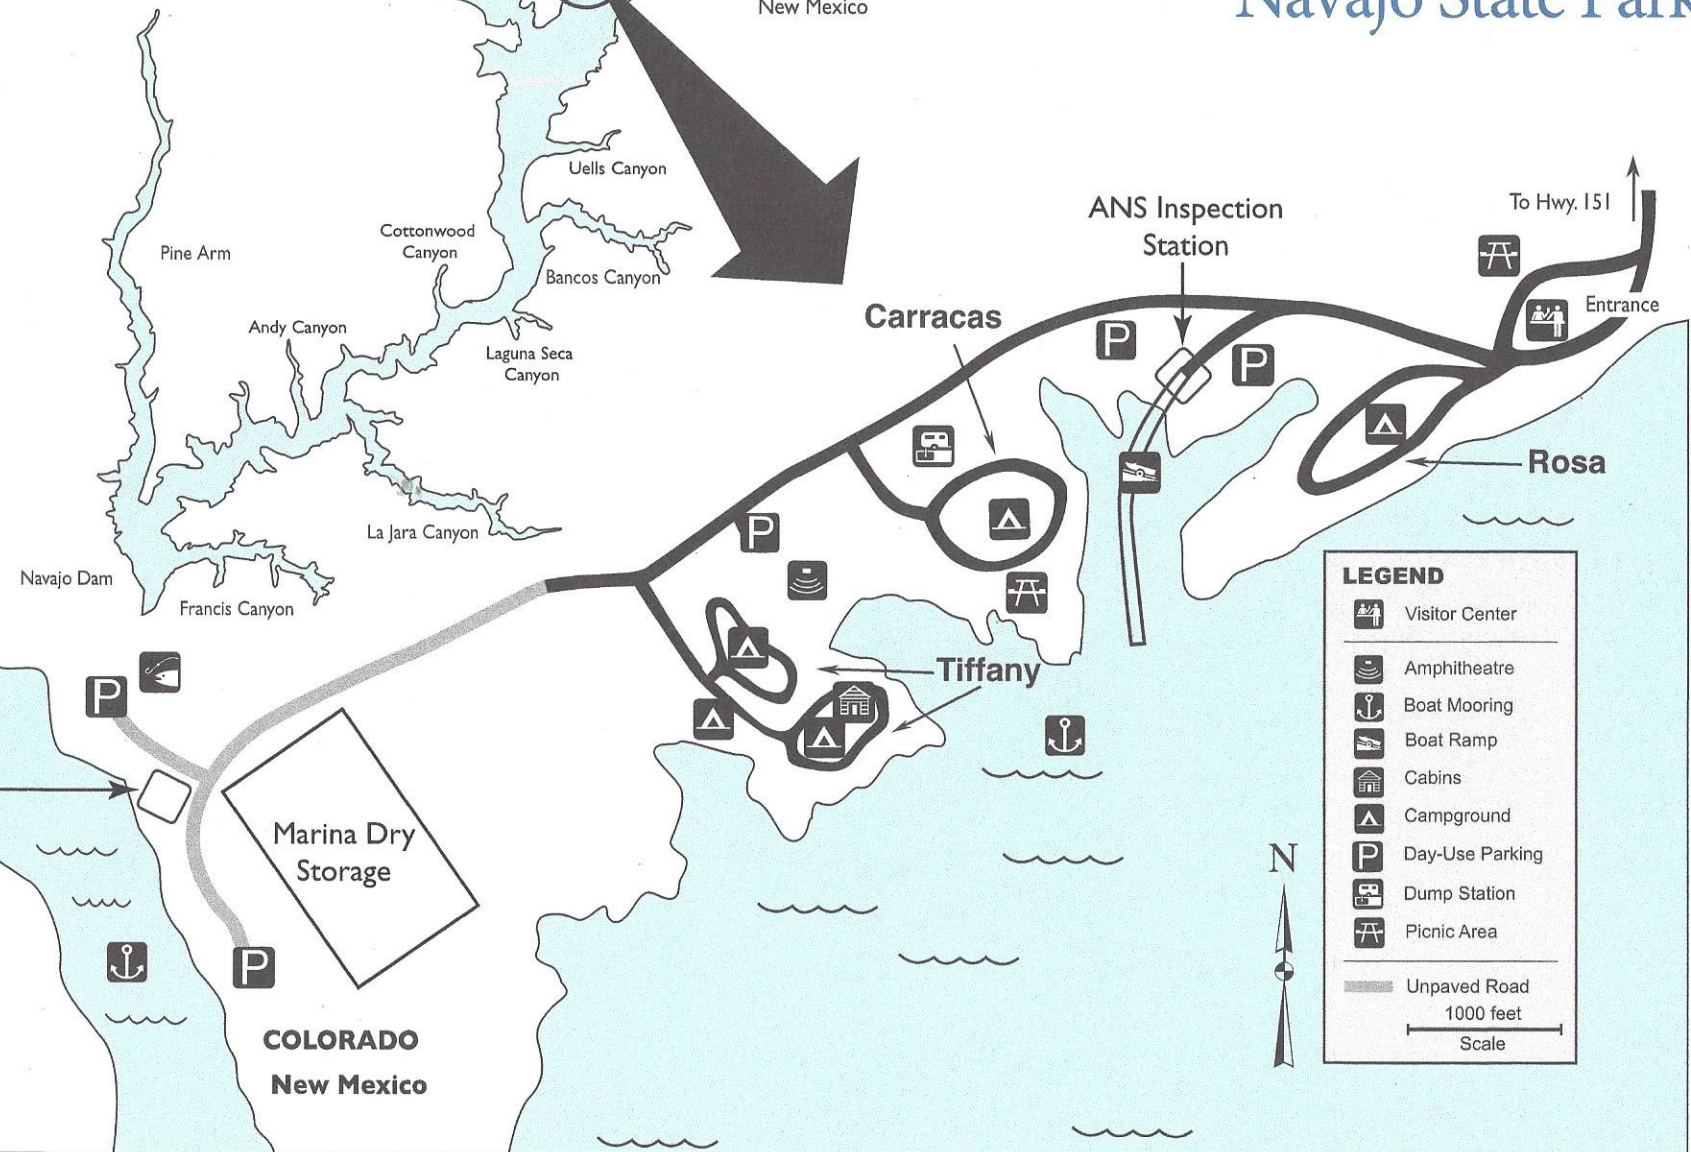

# Navajo State Park

**LEGEND**

	Visitor Center
	Amphitheatre
	Boat Mooring
	Boat Ramp
	Cabins
	Campground
	Day-Use Parking
	Dump Station
	Picnic Area
	Unpaved Road

1000 feet  
Scale